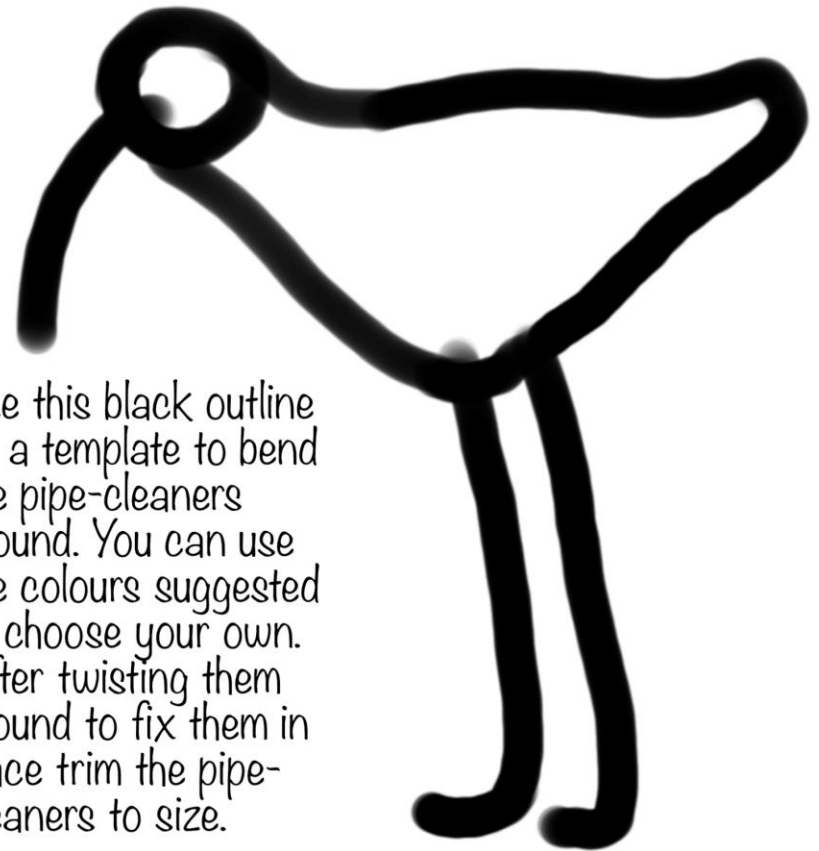

Curlew

Use this black outline as a template to bend the pipe-cleaners around. You can use the colours suggested or choose your own. After twisting them around to fix them in place trim the pipe-cleaners to size.